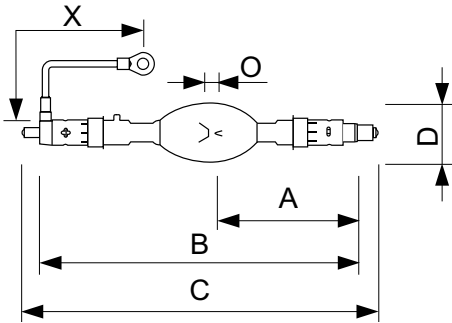

Barco digital cinema projectors

XDC -3000BL

Digital Xenon Cinema B-type lamps are ideal for today's demanding 3D and 2D digital cinema presentations. They are especially designed for Barco projectors. There is a choice of three power ratings in the B-type Digital Xenon Cinema lamps range: 3000W, 4000W, or 6500W. There is also a choice of three power ratings in the BH-type Digital Helios lamps: 2000W, 3000W, and 4200W power ratings. All these lamps produce the very high light output needed to maximize screen brightness and enhance the dramatic effect for the viewer. These long-life digital lamps also provide constant color temperature characteristics, and meet all of the stringent arc-stability requirements for consistent customer satisfaction. In addition to B-type Digital Cinema Xenon lamps there are C-, N-, S-, and TA-type Digital Cinema Xenon lamps. These are all individually customized per projector, so there is a different, perfect-fitting lamp for each projector model to ensure optimized projector performance.

Product data

General Information	
Operating Position	P5 [Parallel +/-5D or Horizontal(HOR)]
Main Application	Cinema
Nominal Lifetime (Nom)	1700 h
Magnet	-
Operating and Electrical	
Power (Rated) (Nom)	3000 W
Lamp Current Span	50/100 A
Lamp Current (Nom)	90 A
Voltage (Nom)	31 V

Product Data	
Full product code	871869658079000
Order product name	XDC -3000BL
EAN/UPC - Product	8718696580790
Order code	928419206301
Numerator - Quantity Per Pack	1
Numerator - Packs per outer box	1
Material Nr. (12NC)	928419206301
Net Weight (Piece)	584.000 g

Barco digital cinema projectors

Dimensional drawing

Product	O	D	X	B	C	A
XDC -3000BL	5.7 mm	55 mm	132 mm	294 mm	341 mm	123 mm

XDC-3000BL