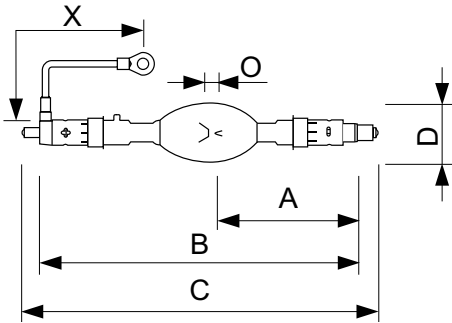

Product data

General Information	
Operating Position	P15 [Parallel +/-15D or Horizontal(HOR)]
Main Application	Cinema
Nominal Lifetime (Nom)	1000 h
Magnet	-

Operating and Electrical	
Power (Rated) (Nom)	4000 W
Lamp Current Span	100/130 A
Lamp Current (Nom)	120 A
Voltage (Nom)	33 V

Product Data	
Full product code	871829117327400
Order product name	XDC 4000 B
EAN/UPC - Product	8718291173274
Order code	928417006301
Numerator - Quantity Per Pack	1
Numerator - Packs per outer box	1
Material Nr. (12NC)	928417006301
Net Weight (Piece)	0.625 kg

Barco digital cinema projectors

Dimensional drawing

Product	O	D	X	B	C	A
XDC 4000 B	6.1 mm	60 mm	132 mm	294 mm	341 mm	123 mm

LTIX XDC 4000 B