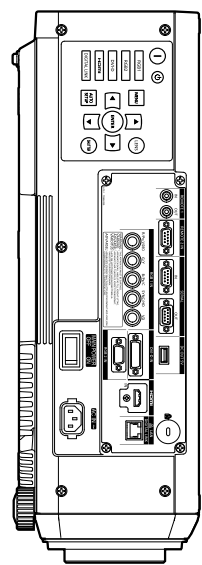

Panasonic Projector

PT-DW750B /W/DX820B /W

mm [inches]