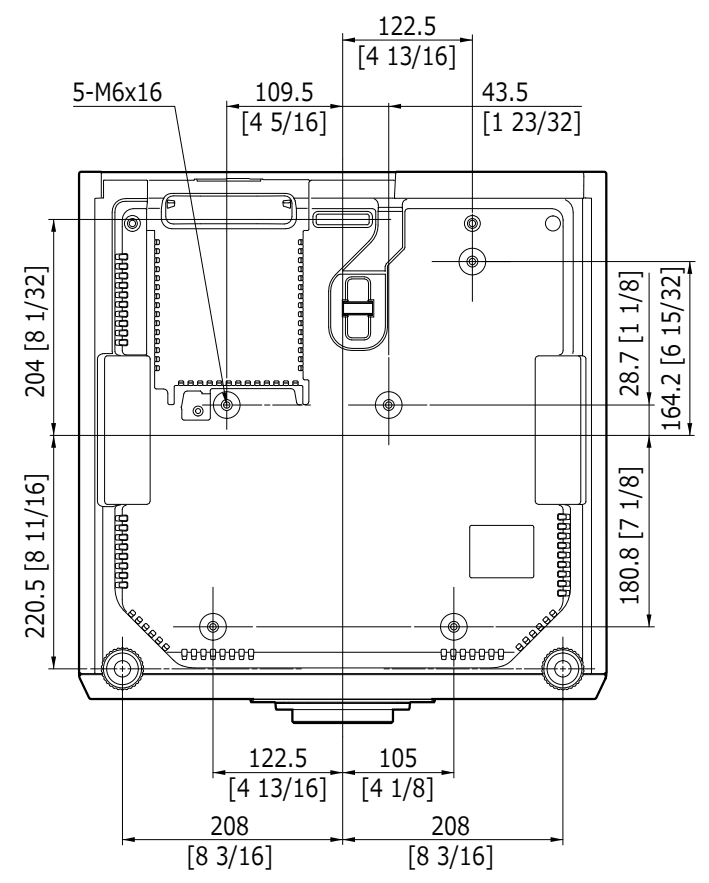

Panasonic Projector

PT-DW750B /W/DX820B /W

mm [inches]