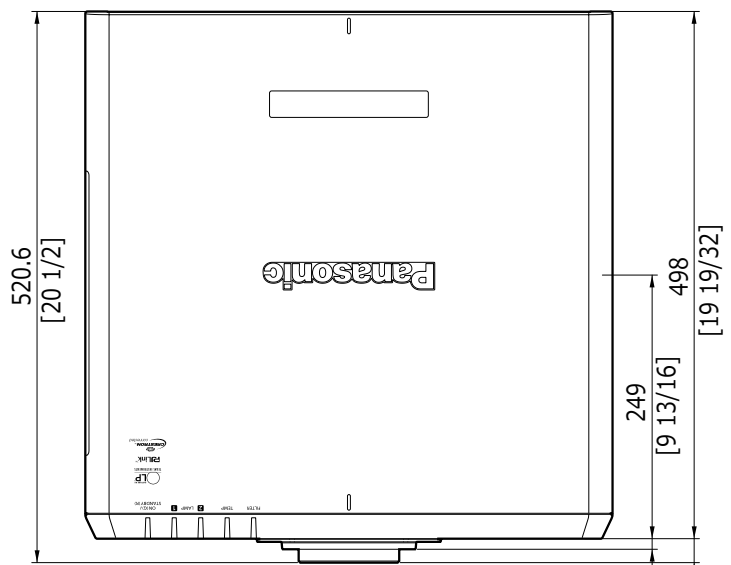

Panasonic Projector

PT-DW750B /W/DX820B /W

mm [inches]