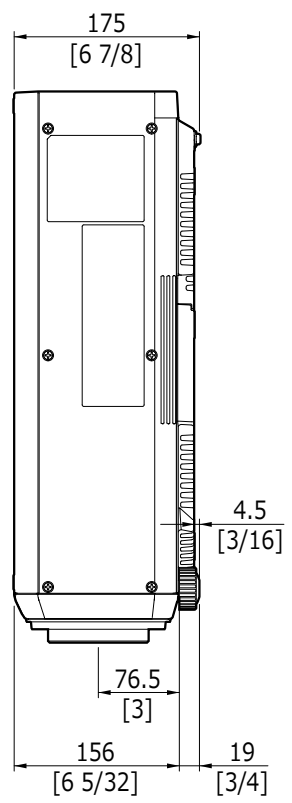

Panasonic Projector

PT-DW750B /W/DX820B /W

mm [inches]