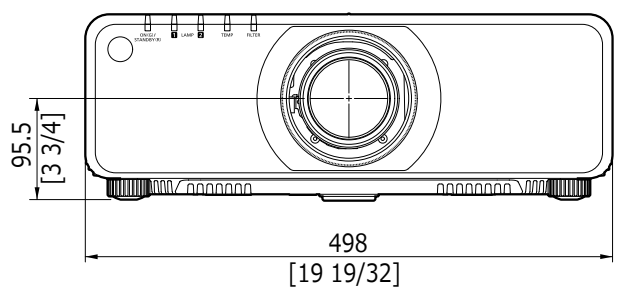

Panasonic Projector

PT-DW750B /W/DX820B /W

mm [inches]