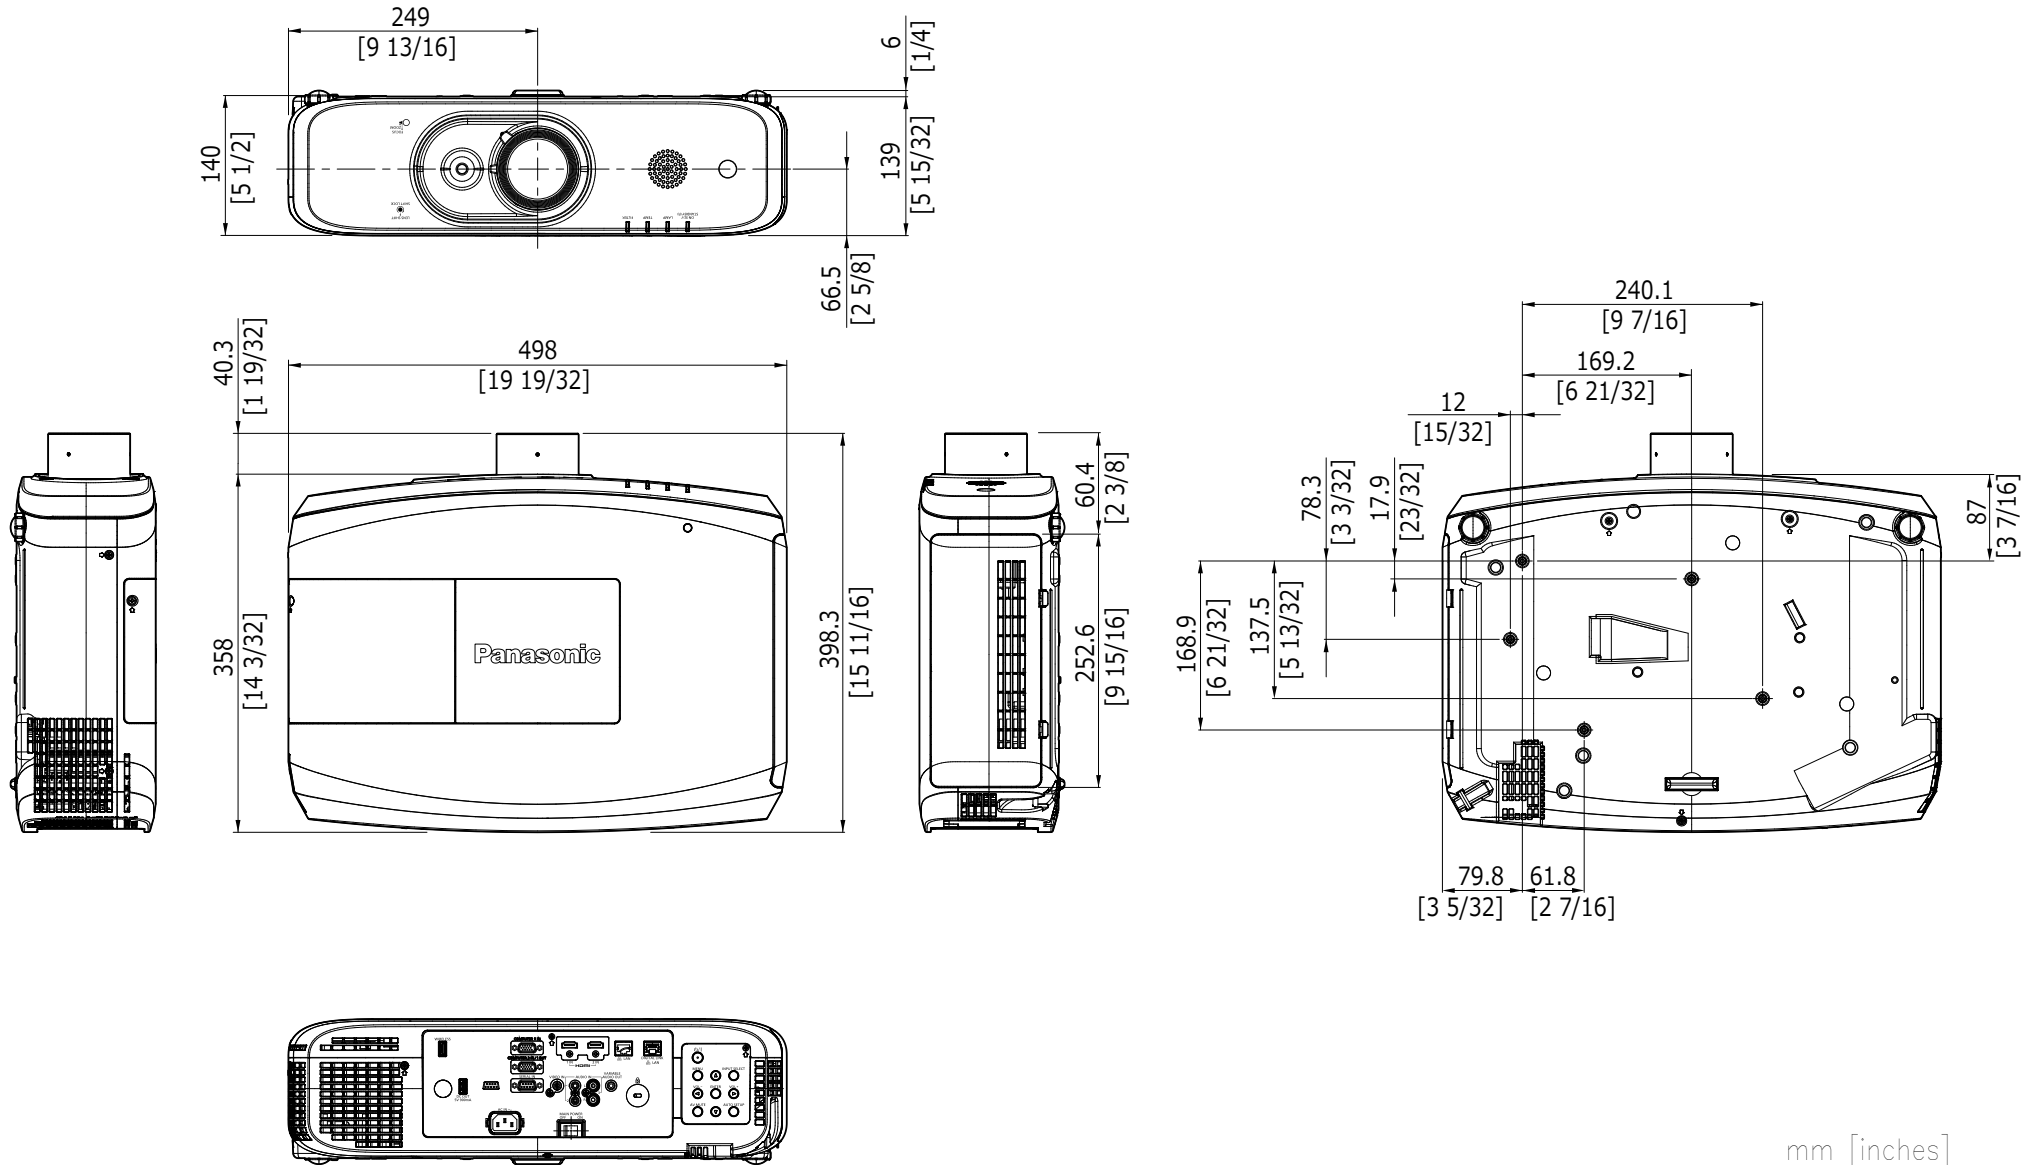

Panasonic Projector

PT-FZ570/FW530/FX500

mm [inches]