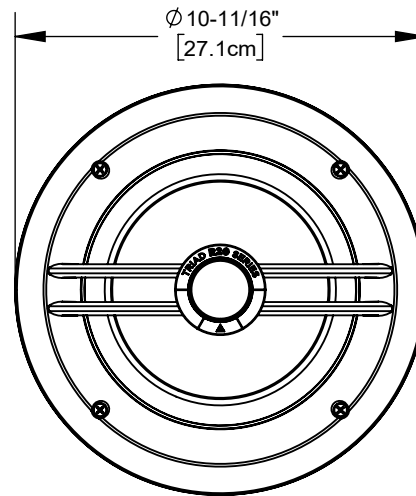

Front view
Round grill (included)

Top view

Front view
Square grill (not included)

Front view

Side view

v1.0

TRIAD
15835 NE CAMERON BLVD
PORTLAND, OR 97230
www.triadaudio.com
503-256-2600

In Ceiling R28 Open Round