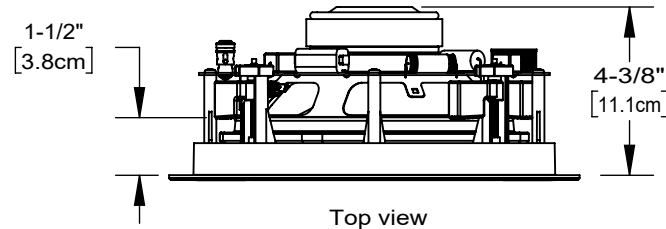

Front view
Round grill (included)

Top view

Front view
Square grill (not included)

Front view

Side view

v1.0

TRIAD
15835 NE CAMERON BLVD
PORTLAND, OR 97230
www.triadaudio.com
503-256-2600

In Ceiling R28 Open Round