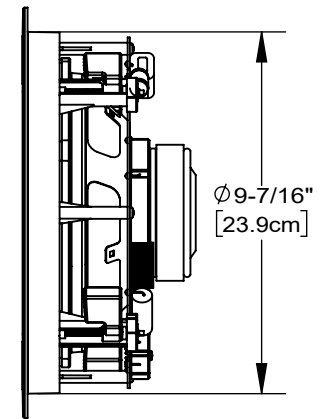

Front view
Round grill (included)

Top view

Front view
Square grill (not included)

Front view

Side view

v1.0

TRIAD
15835 NE CAMERON BLVD
PORTLAND, OR 97230
www.triadaudio.com
503-256-2600

In Ceiling R28 Open Round