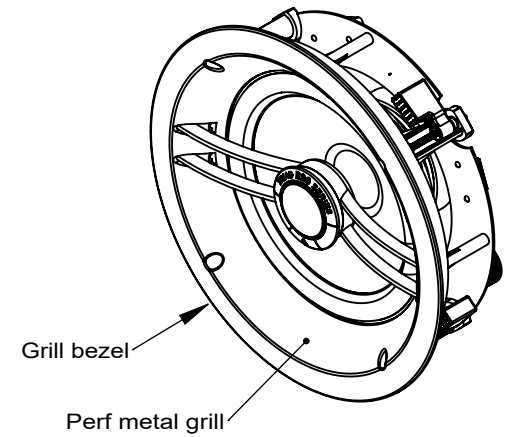

Front view
Round grill (included)

Top view

Front view
Square grill (not included)

Front view

Side view

v1.0

TRIAD
15835 NE CAMERON BLVD
PORTLAND, OR 97230
www.triadaudio.com
503-256-2600

In Ceiling R28 Open Round