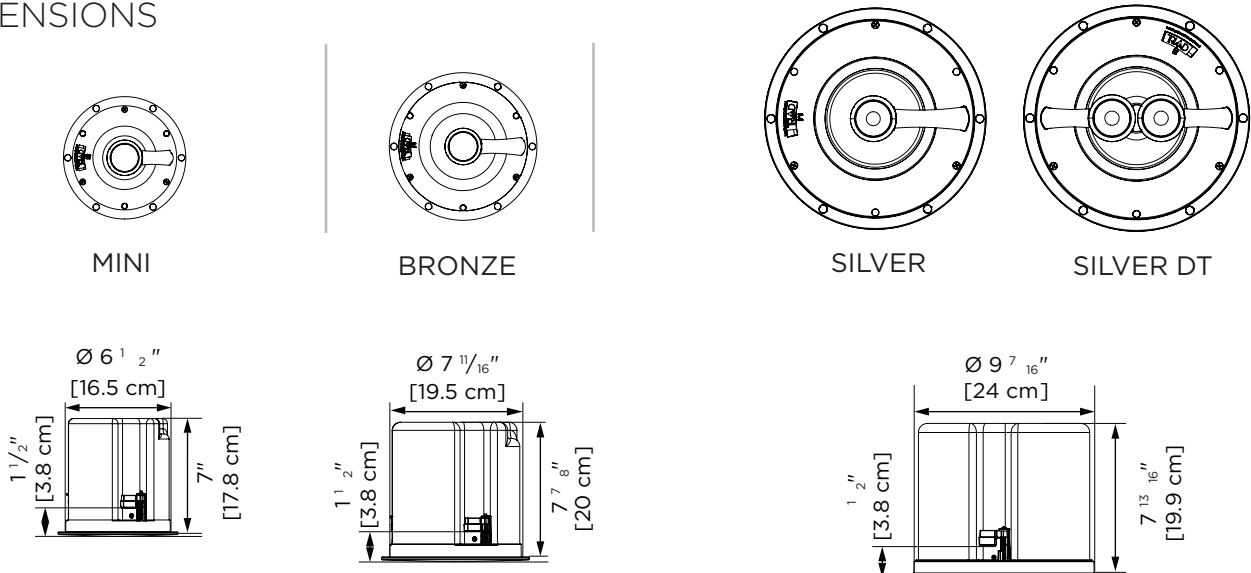

SILVER DT SEALED ROUND

- Dual aimable tweeters

PREMIUM SERIES SEALED MINI, BRONZE, AND SILVER SPEAKERS

SPECIFICATIONS

	MATERIALS	SEALED MINI	SEALED BRONZE	SEALED SILVER	SEALED DT SILVER
	Tweeter size	(1) 1" (25 mm)	(1) 1" (25 mm)	(1) 1" (25 mm)	(2) 1" (25 mm)
	Tweeter type	Silk dome	Silk dome	Silk dome	Silk dome
	Woofer size	(1) 4" (11 cm)	(1) 5 1/4" (14 cm)	(1) 6 1/2" (17 cm)	(1) 6 1/2" (17 cm)
	Woofer type	Carbon fiber	Carbon fiber	Carbon fiber	Carbon fiber
	PERFORMANCE	SEALED MINI	SEALED BRONZE	SEALED SILVER	SEALED DT SILVER
	Recommended amplifier power	25 - 75W	25 - 75W	25 - 125W	25 - 125W
	Impedance	8 ohms	8 ohms	8 ohms	8 ohms
	Sensitivity (dB @ 2.83V, 1 m)	86 dB	85 dB	87 dB	87 dB
	Frequency response (+/- 3 dB)	95 Hz - 20 kHz	85 Hz - 20 kHz	90 Hz - 20 kHz	80 Hz - 20 kHz
	DIMENSIONS	SEALED MINI	SEALED BRONZE	SEALED SILVER	SEALED DT SILVER
	Inside ring diameter	6 1/2" (16.5 cm)	7 11/16" (19.5 cm)	9 7/16" (24 cm)	9 7/16" (24 cm)
	Mounting depth	7" (17.8 cm)	7 7/8" (20 cm)	7 13/16" (19.9 cm)	7 13/16" (19.9 cm)
	Hole cutout	6 9/16" (16.7 cm)	7 13/16" (19.8 cm)	9 1/2" (24.1 cm)	9 1/2" (24.1 cm)
	Grill diameter	7 3/8" (18.7 cm)	8 5/8" (21.9 cm)	10 1/4" (26.1 cm)	10 1/4" (26.1 cm)
	NCB size	R5	R6	R8	R8
	Product weight	(each) 5.4 lb (2.4 kg)	(each) 7 lb (3.2 kg)	(each) 8 lb (3.6 kg)	(each) 8.9 lb (4.1 kg)
	Shipping weight	(pair) 13.7 lb (6.2 kg)	(pair) 18.3 lb (8.3 kg)	(pair) 21.8 lb (9.9 kg)	(each) 11.9 lb (5.4 kg)
	PRODUCT NUMBERS	SEALED MINI	SEALED BRONZE	SEALED SILVER	SEALED DT SILVER
	In-Ceiling Silver Round	51041-1000-1 (pair)	54041-1000-1 (pair)	55041-1000-1 (pair)	56041-1000-1 (each)
	Round metal grill (pair)	006-5104	006-5404	006-5504	006-5504
	Round metal grill custom (pair)	006-5104C	006-5404C	006-5504C	006-5504C
	Square metal grill (pair)	006-5114	006-5414	006-5514	006-5514
	Square metal grill custom (pair)	006-5114C	006-5414C	006-5514C	006-5514C

DIMENSIONS

Product page

triadspkrs.co/sealedrounds