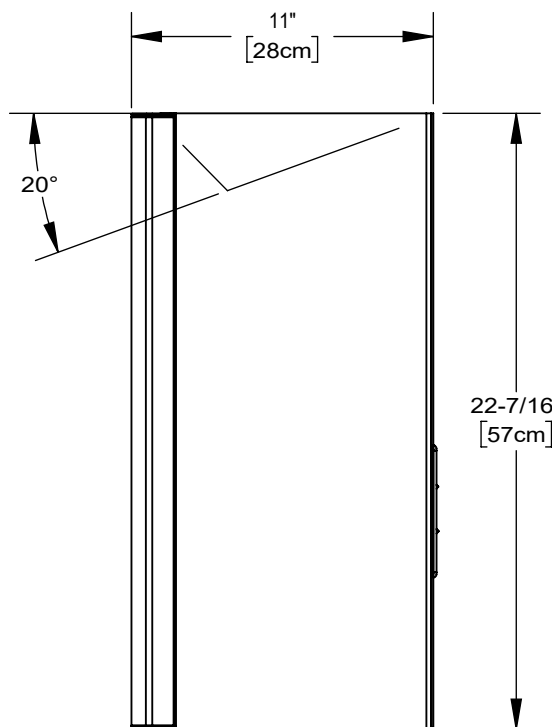

Top view

3/8\"-16
Threaded
insert

Bottom view

Metal perf grill

Grill end cap

Metal perf grill

8-3/4\"
[22.2cm]

Front view

11\"
[28cm]

20°

22-7/16\"
[57cm]

Right view

Binding posts

Back view

v1.0

TRIAD
15835 NE CAMERON BLVD
PORTLAND, OR 97230
www.triadaudio.com
503-256-2600