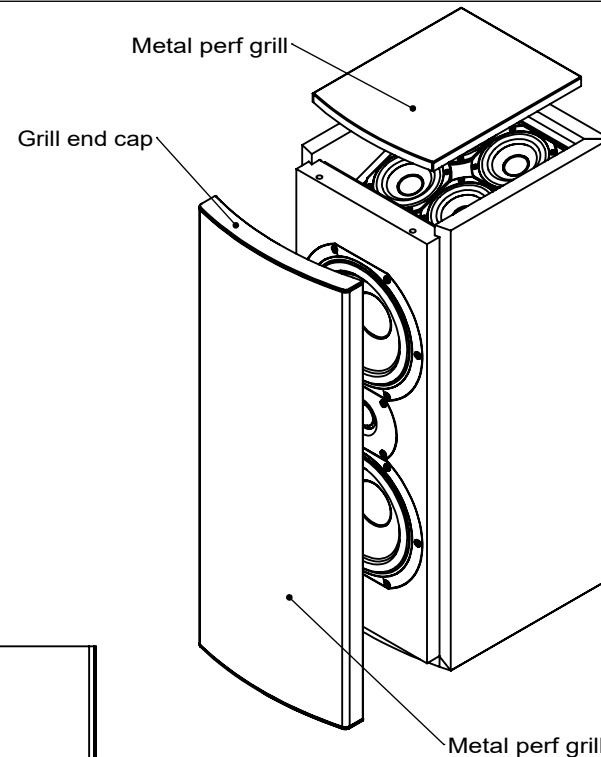

Top view

3/8\"-16
Threaded
insert

Bottom view

Metal perf grill

Grill end cap

Metal perf grill

8-3/4\"
[22.2cm]

Front view

11\"
[28cm]

20°

22-7/16\"
[57cm]

Right view

Binding posts

Back view

v1.0

TRIAD
15835 NE CAMERON BLVD
PORTLAND, OR 97230
www.triadaudio.com
503-256-2600