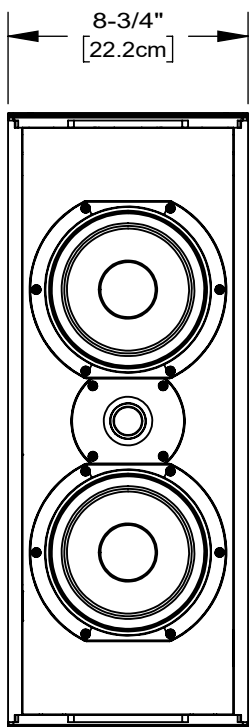

Top view

3/8\"-16
Threaded
insert

Bottom view

Metal perf grill

Grill end cap

Metal perf grill

8-3/4\"
[22.2cm]

Front view

11\"
[28cm]

20°

22-7/16\"
[57cm]

Right view

Binding posts

Back view

v1.0

TRIAD
15835 NE CAMERON BLVD
PORTLAND, OR 97230
www.triadaudio.com
503-256-2600